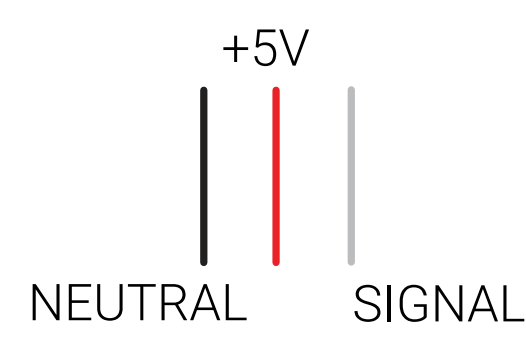

Version 2, Revision 2Poster

LEGEND

Power

PWM

CAN Bus

Gauges
 Shown in American Wire Gauge(AWG)
 Minimum Gauge required per Connection shown